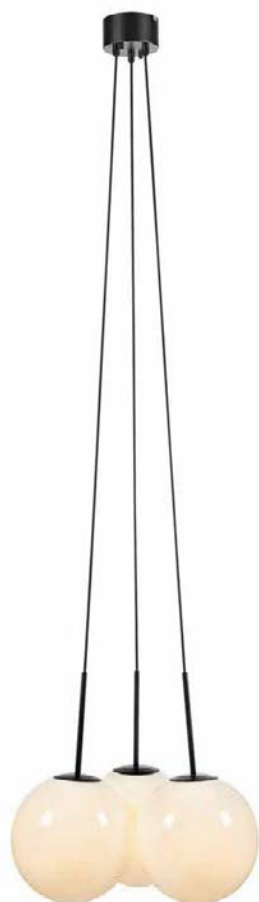

Dione

Dione

Smoke / Antique **108417**
White / Black **108418**

45 54	2 pcs	Class I	IP 20		
				E14 3 x 40W	230V
Bracket		150 cm			

Bulb not included

Markslöjd Home 2024

5

Series