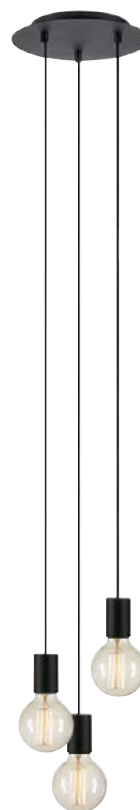

Cielo

Cielo

Black **108732**

8,5 4,3	6 pcs	Class II	IP 20	
	E27	1 x 40 W	230V	
3-hole bracket		150 cm		

Bulb not included

108733

Cielo

Black **108733**

160 25	6 pcs	Class I	IP 20	
	E27	3 x 40 W	230V	
Bracket		150 cm		

Bulb not included

Cielo

Black **108716**

43 50	4 pcs	Class I	IP 20	
	E27	4 x 40 W	230V	
Bracket		150 cm		

Bulb not included

Cielo

Black **108717**

52 50	4 pcs	Class I	IP 20	
	E27	6 x 40 W	230V	
Bracket		150 cm		

Bulb not included