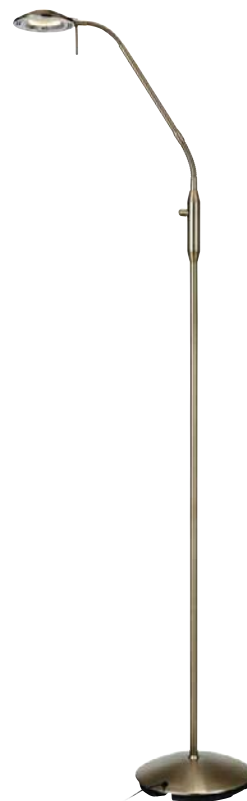

Dimmer

DIOD/LED

One adjustable shade with flexible stem. Built-in dimmers, switches on base. Ideal reading lamp.

105582