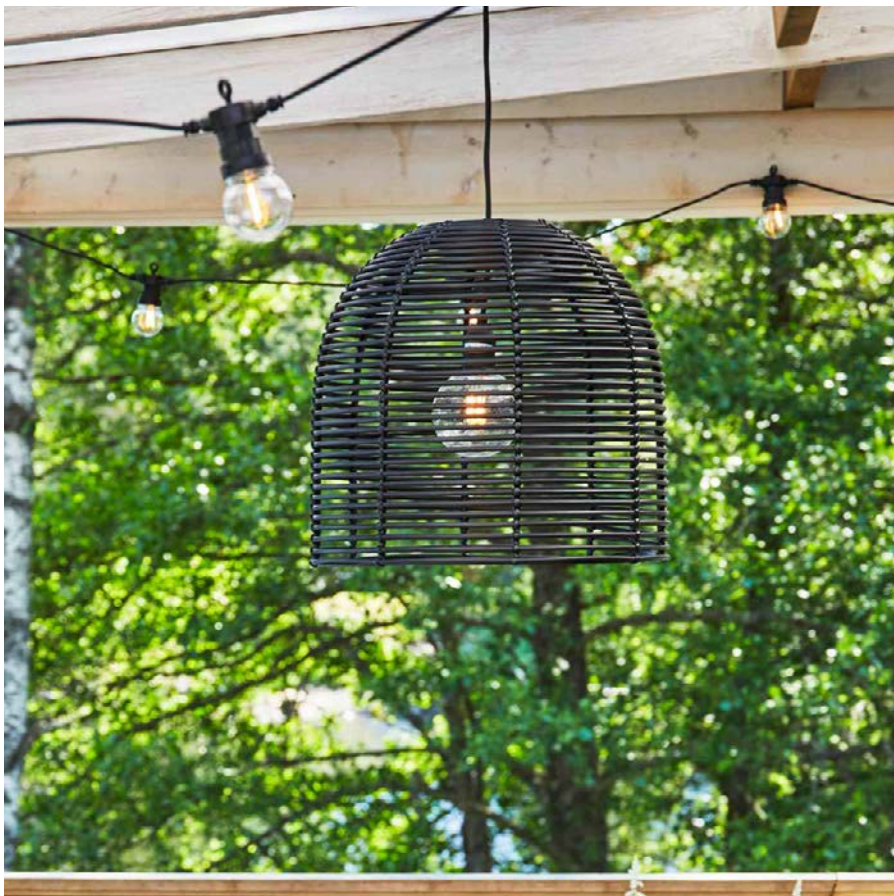

107990

Garden 24 Pendant 40 cm

Black / Clear

107990

37 40	1 pcs	Class III	IP 44			
				Fixed LED	2,8W	24V
40 → (cm)	3 hole bracket	500 cm