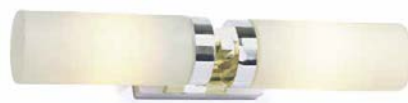

234841,450712