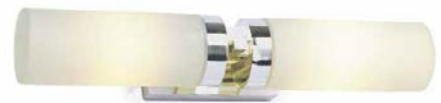

234844,450712