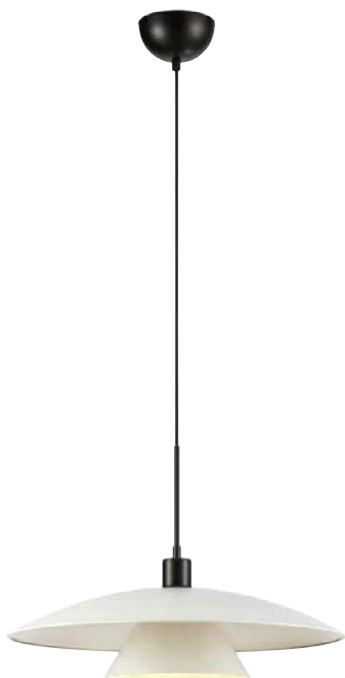

Medusa

Black 107930

19 44	6 pcs	Class I	IP 20
	E27 3 x 20W		230V
44 → (cm) Ceiling hook			

Bulb not included

Medusa

Black 107931

21 70	6 pcs	Class I	IP 20
	E27 5 x 20W		230V
70 → (cm) Ceiling hook			

Bulb not included

108430

108431

Millinge

White 108430
Black 108431

34 50	2 pcs	Class I	IP 20
	E27 1 x 40W		230V
50 → (cm) Ceiling hook			150cm

Bulb not included