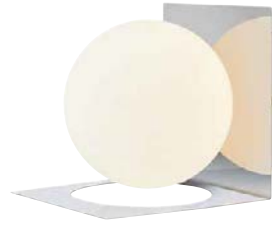

Design by
Joakim Thedin

Zenit

Black metal / White glass **107495**
Chrome / White glass **107488**
Gold / White glass **108085**

13.5	8 pcs	Class I	IP44
13.5	G9	1 x 18W	230V
16.2 → (cm) Terminals			

Light source not included

Wall lamp with base in chrome or black metal and shade in white glass for a nice glow. Place a lamp on each side of the mirror.

107488

Markslöjd Home 2024

214

Bath

Åre

Steel base / White glass **102527**

7.7	4 pcs	Class I	IP44
27.5	E27	1 x 60W	230V
27.5 → (cm)			

Light source not included