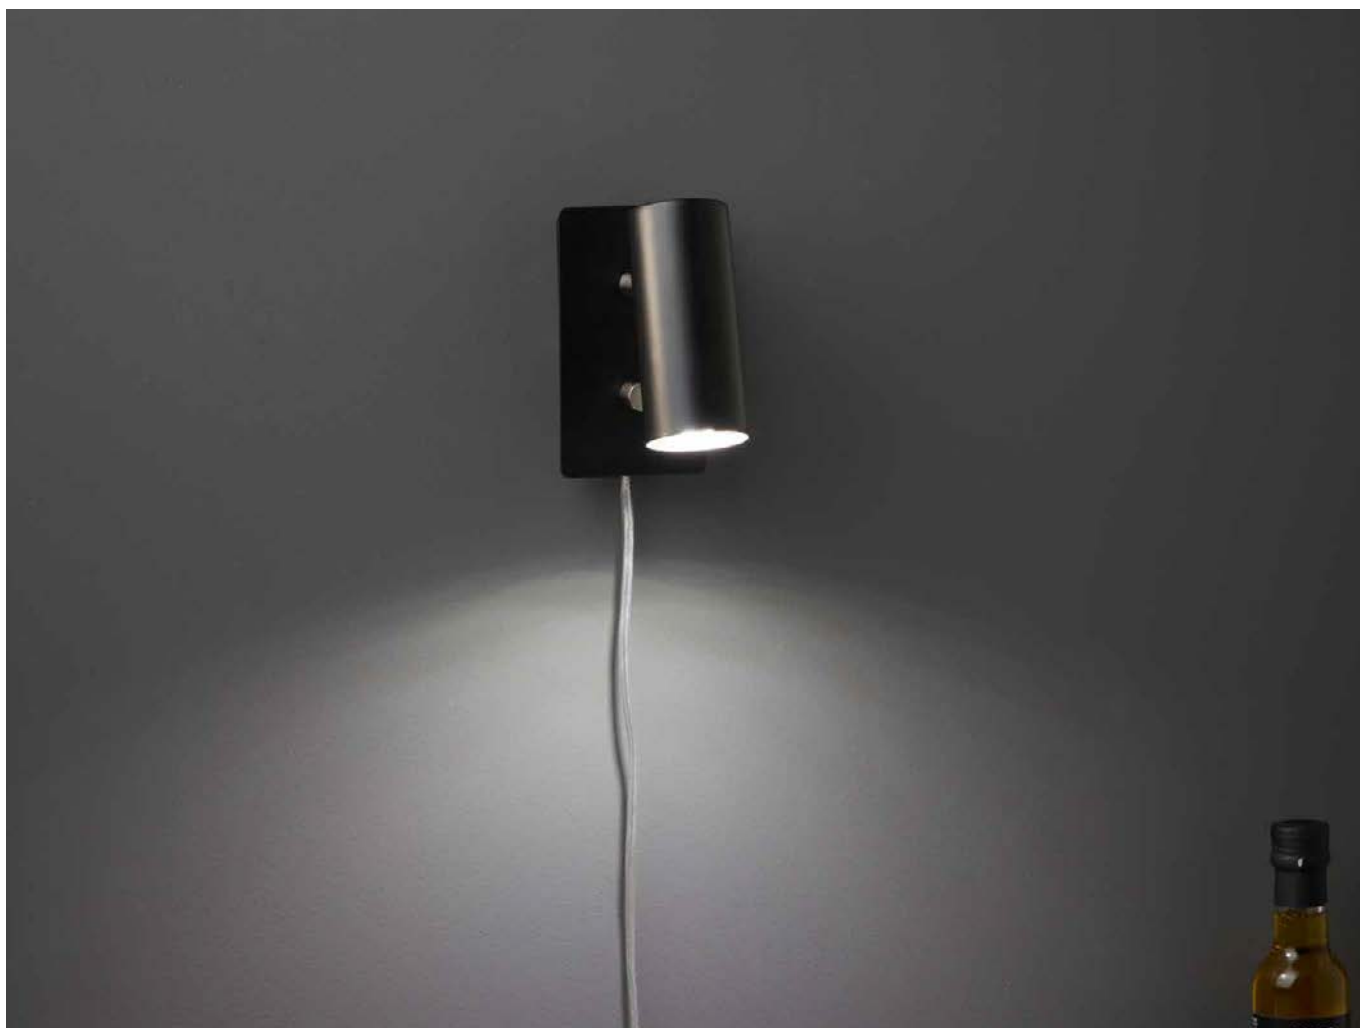

Switch on base

Light source not included

The adjustable lamphead helps you to illuminate a desired area. A wall lamp is ideal when you wish to save space

107345

107346