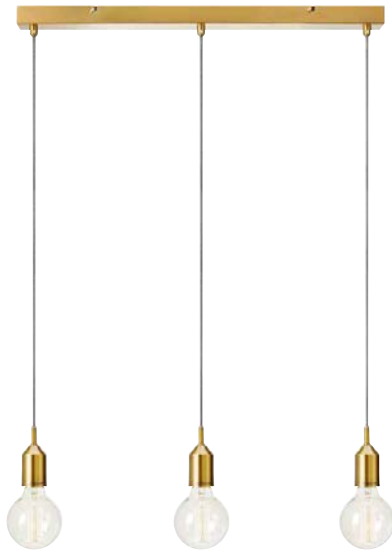

Bronx

108097

108098

Bronx

Bronze 108097

160 68	6 pcs	Class I	IP20
	E27 3 x 60W	230V	
4,5 → (cm) Bracket		150 cm	

Light source not included

Bronx

Bronze 108098

10 4	24 pcs	Class II	IP20
	E27 1 x 60W	230V	
4 → (cm) Hook		350 cm	

Light source not included