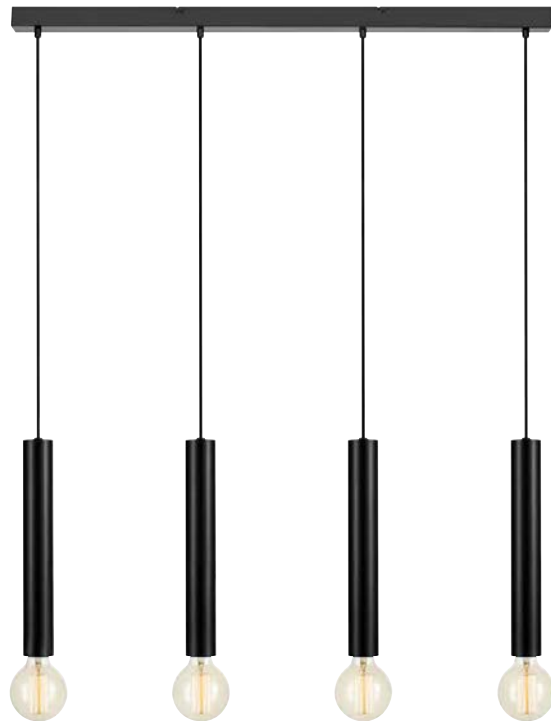

108264

Sencillo

Brass **108263**
Black **108264**

35 106	4 pcs	Class I	IP 20			
				E27	4 x 40W	230V
5 → (cm)	Bracket		150 cm			

Bulb not included