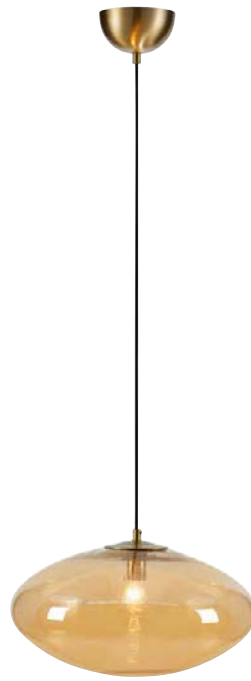

108441

Locus

White / Steel **108437**
Amber / Brass **108441**

220 38	2 pcs	Class I	IP 20		
				E14 1 x 40W	230V
38 → (cm)		Hook 150 cm			

Bulb not included