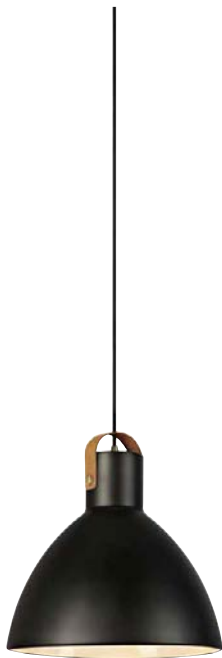

Light source not included

The matte metal shade combined with details in leather makes Eagle a great choice, Eagle is also available as a larger pendant. Textile cable in same colour as shade.

106552

106551