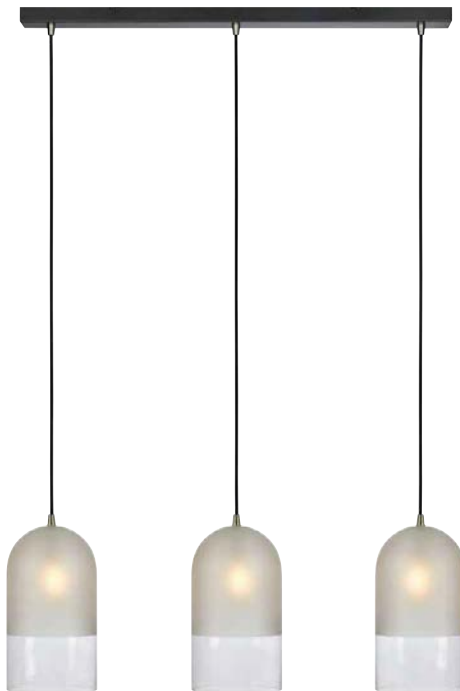

108226

Cope

Frosted/Clear/Black

108226

27	2 pcs	Class I	IP 20
77	E14	3 x 18 W	230V
77 → (cm)	Ceiling hook		150 cm

Bulb not included