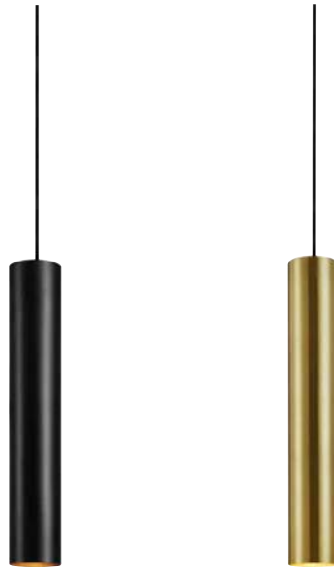

107879

107880

Ruben

Brushed Brass		107880	
Black		107879	
40	4 pcs	Class I	IP 20
7	GU10	1 x 35W	230V
7 $\rightarrow$ (cm)	Hook		350 cm

Bulb not included