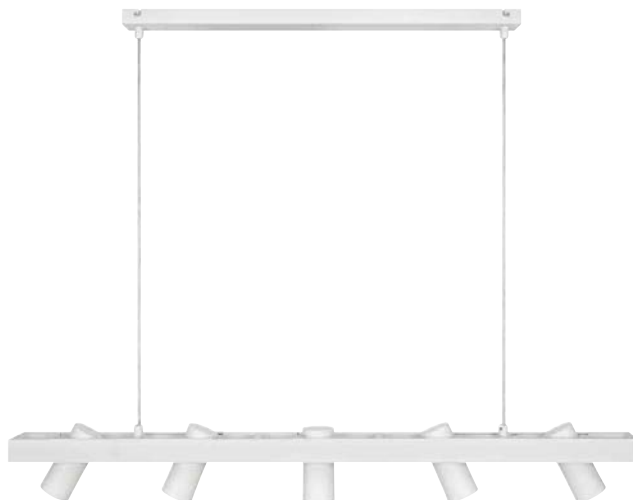

Transparent cable

Light source not included

Torino is also available as series.

107783

Torino 107784