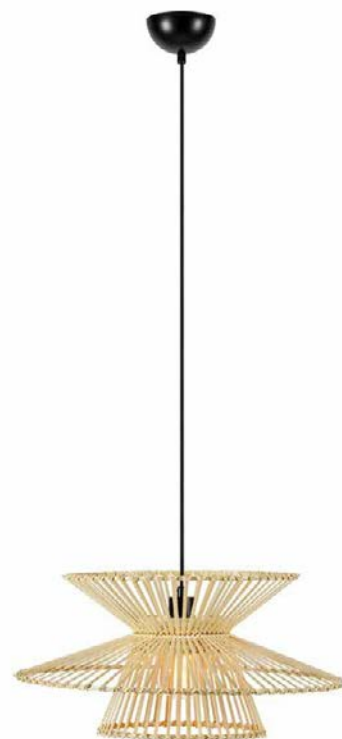

108785

Edgar

Edgar

Black/Black **108753**
Antique brass **108754**

14 15	4 pcs	Class II	IP 20	
	E14	1 x 40 W	230V	
24 (cm)	Bracket		200 cm	

Bulb not included