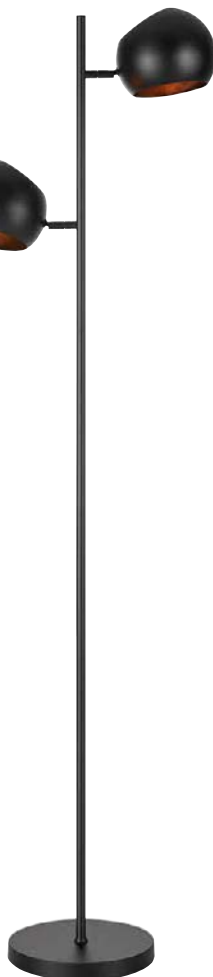

Edgar

Edgar

Black **108691**
Antique **108692**

65 40	1 pcs	Class II	IP 20
	E14	2 x 40 W	230V
Wall plug		200 cm	

Bulb not included / Switch on cable

AR VIEW

Edgar

Black / Black metal **107741**
Antique / Antique **107742**

145.5 42	2 pcs	Class II	IP 20
	E14	2 x 40W	230V
23 (cm)		200 cm	

Switch on cable, black cable

Light sources not included

Metal floor lamp with two shades.

107741