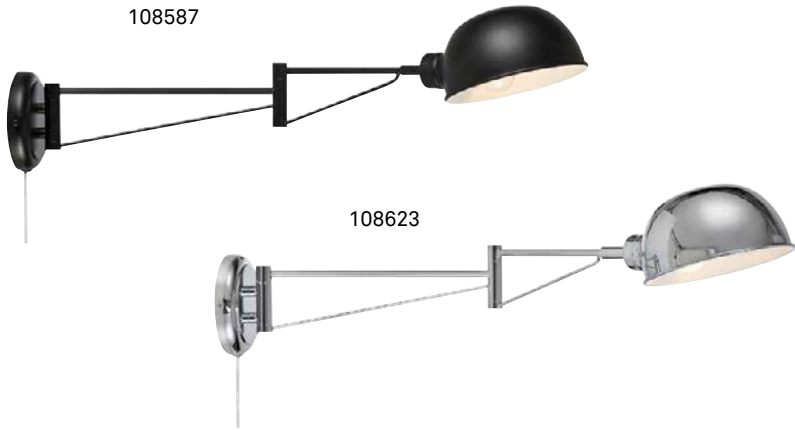

Portland

Portland

Black 108587
Chrome 108623

17,5	4 pcs	Class II	IP 20
Ø 76	E27	1 x 40 W	230V
Wall plug / Switch on cable 200 cm			

Bulb not included