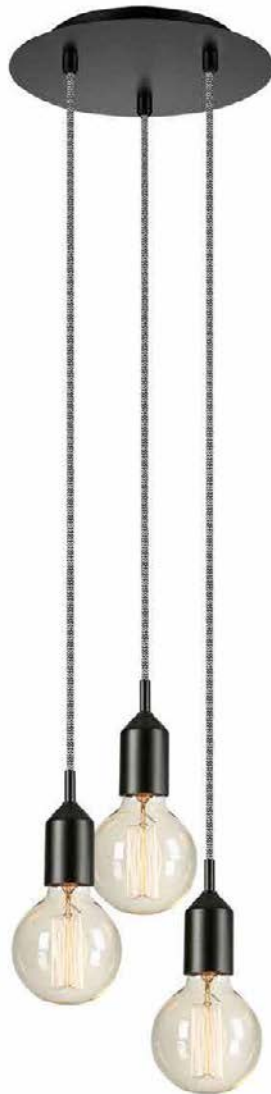

108452

Bronx

Black 108451

10 Ø 4	24 pcs	Class II	IP 20
	E27 1 x 40W	230V	
Wall plug			350 cm

3 hole bracket / Switch on cable

Bulb not included

Bronx

Black 108452

10 Ø 25	6 pcs	Class II	IP 20
	E27 3 x 40W	230V	
Bracket			150 cm

Bulb not included