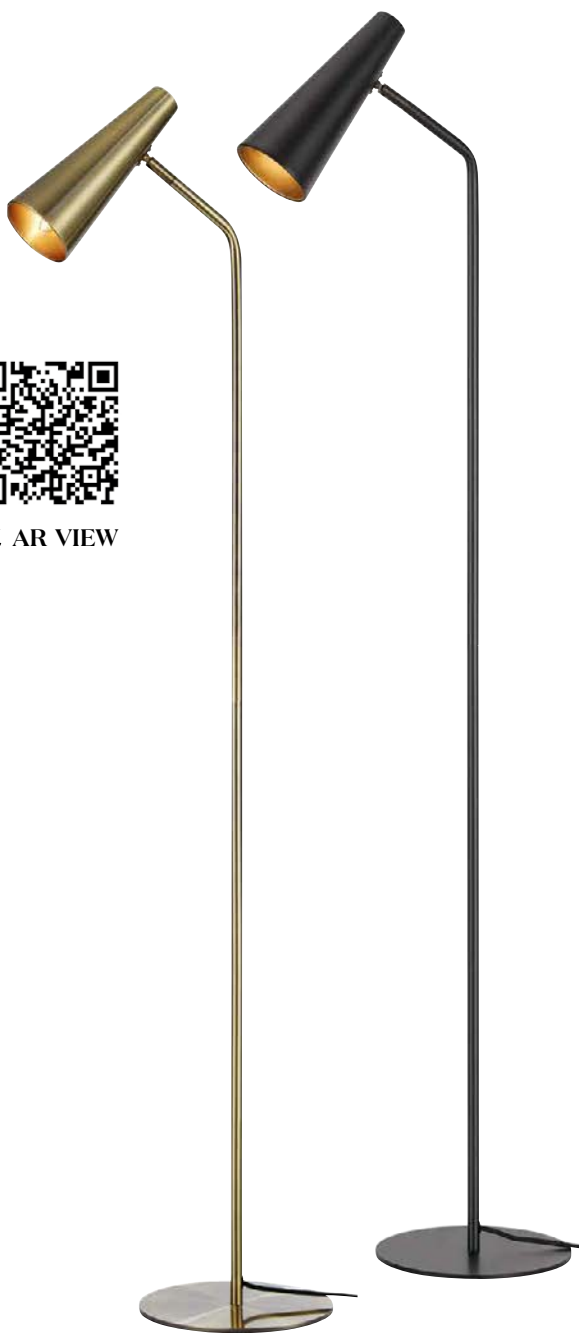

Peak

Markslöjd Home 2024

86

Series

AR VIEW

107901

107900