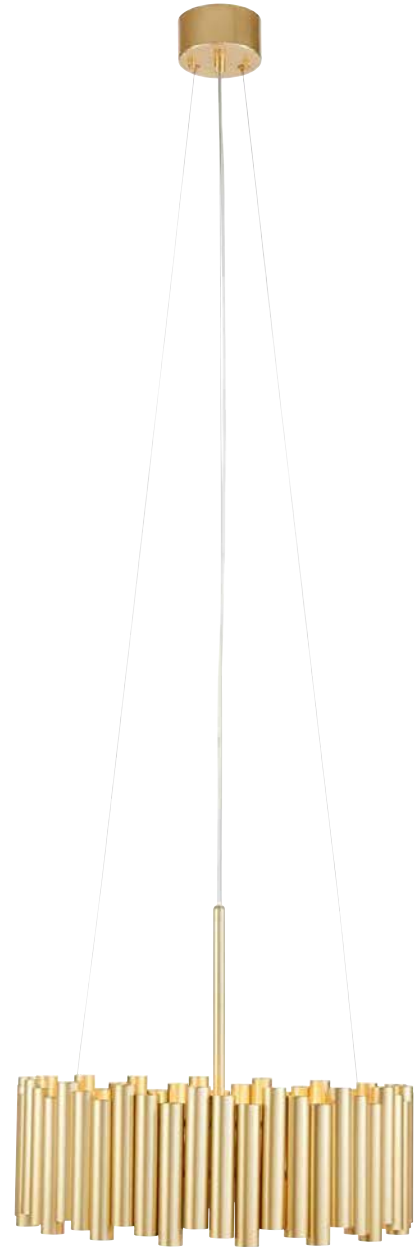

Level

Black				107925
Gold				108047
43	2 pcs	Class I	IP 20	
52,5	E27	3 x 60W	230V	
52,5 → (cm)	Ceiling hook		150 cm	
Bulb not included				

AR VIEW

Markslöjd Home 2024

130

Ceiling Lamps

108047