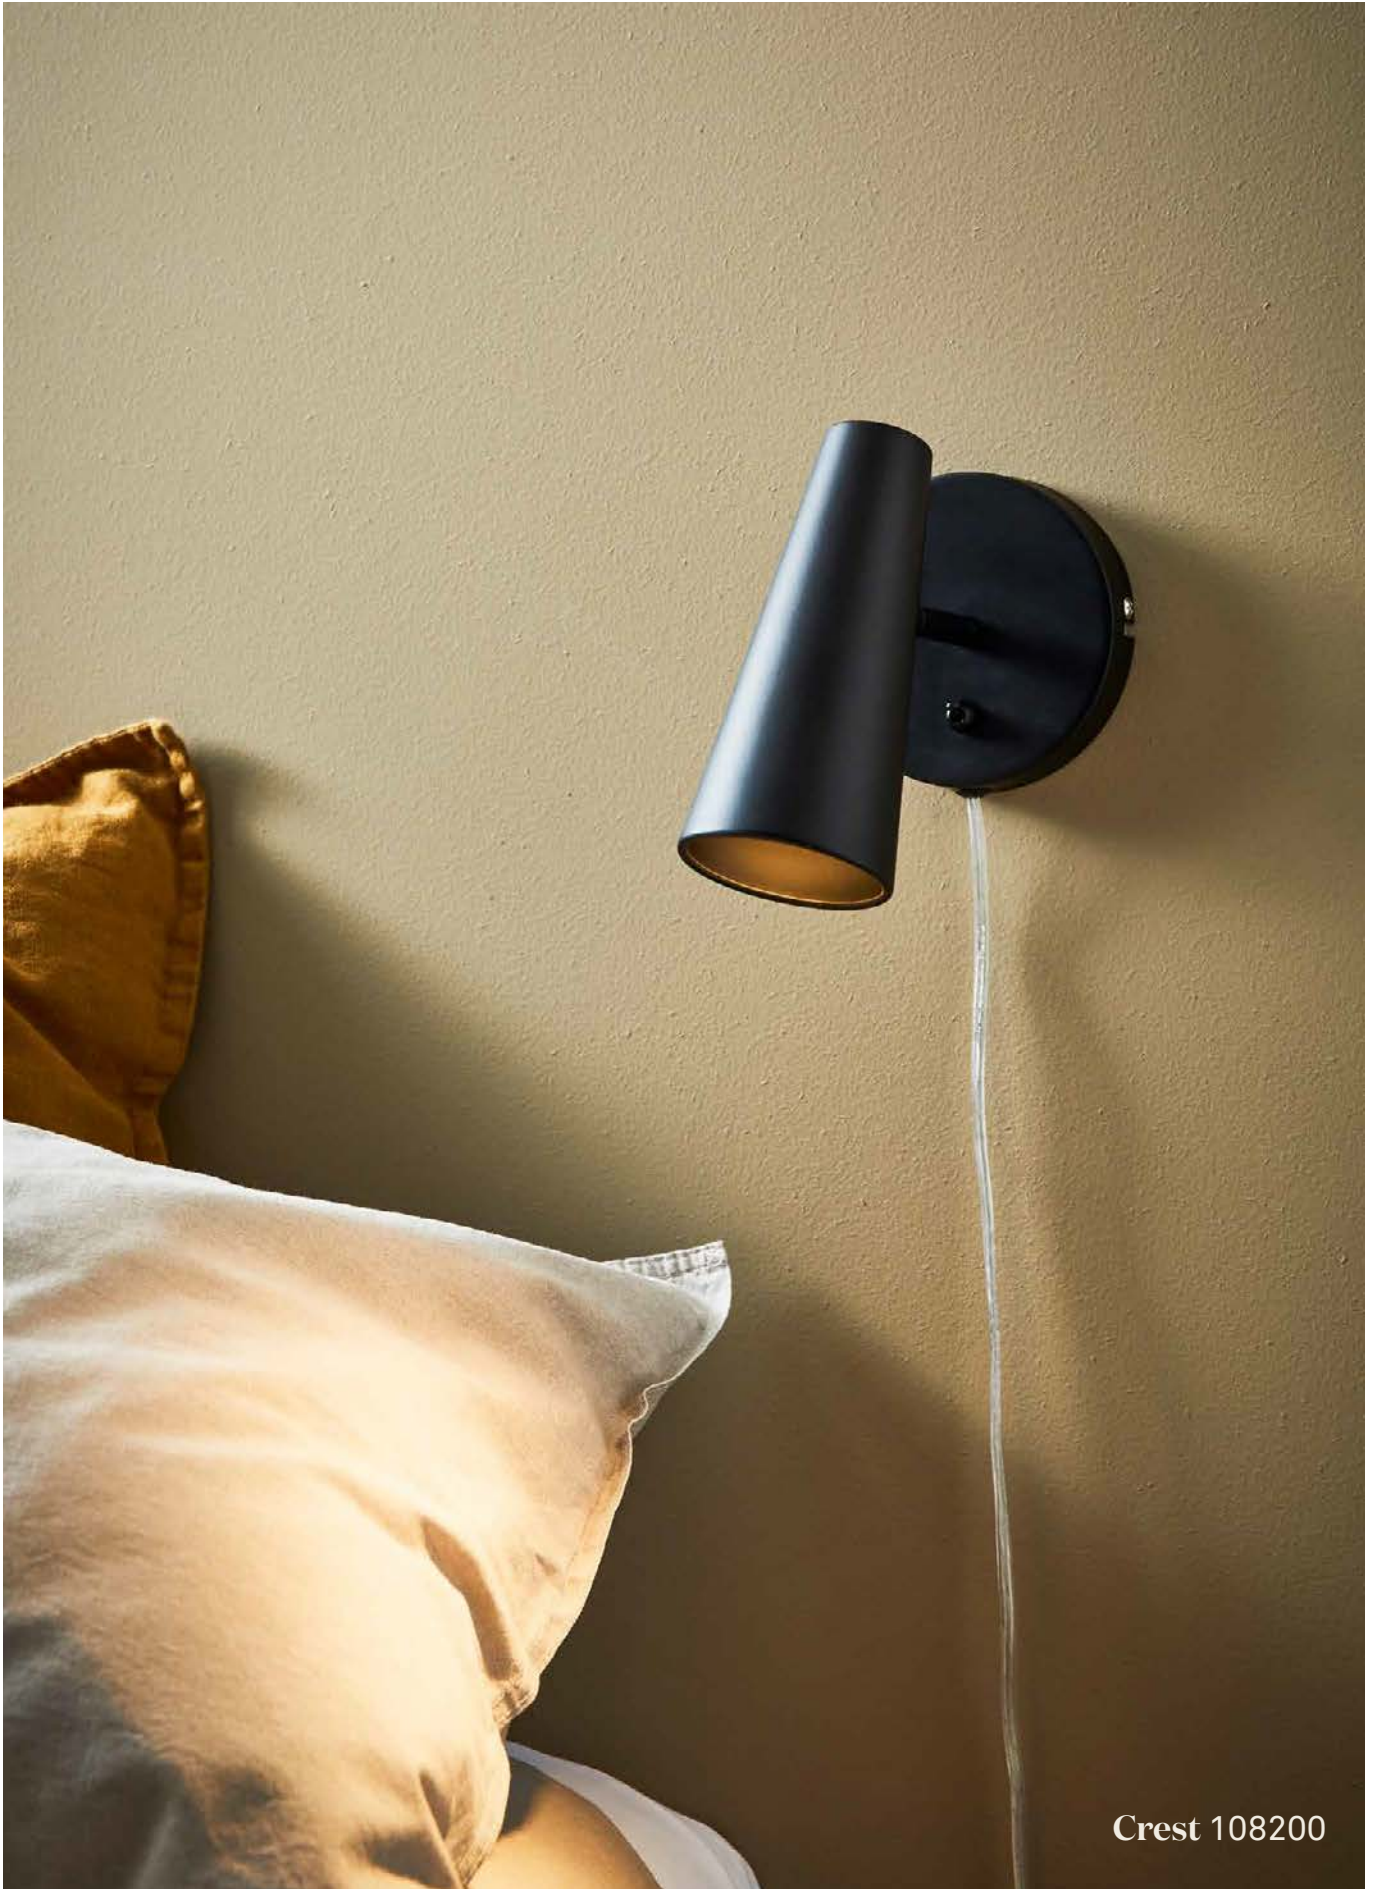

Bulb not included

Crest 108200