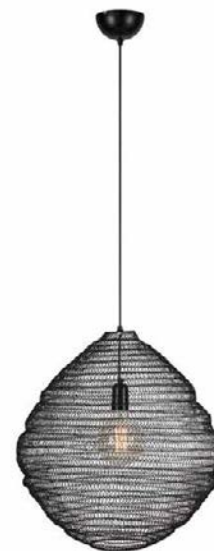

Tapa

Tapa

Black / Natural **108783**
Black / Black **108782**

23 70	1 pcs	Class I	IP 20
	E27	1 x 40 W	230V
Hook		150 cm	

Bulb not included

Tazza

Tazza

Black / Gold **108773**
Black / Black **108772**

55 50	1 pcs	Class I	IP 20
	E27	1 x 40 W	230V
Hook		150 cm	

Bulb not included

108772

Ugglarp

Tazza

White / White **108764**

13 39	6 pcs	Class II	IP 20
	E27	2 x 11 W LED	230V
Hook		cm	

Bulb not included