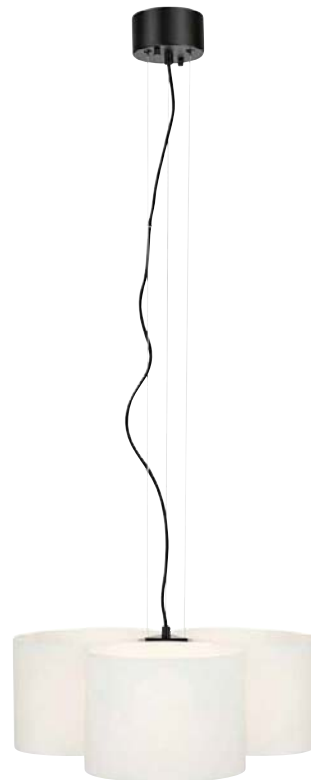

Oturo

White **108266**

18	2 pcs	Class I	IP 20
51	E14	3 x 40W	230V
51 → (cm)		Hook	150 cm

Bulb not included

108266