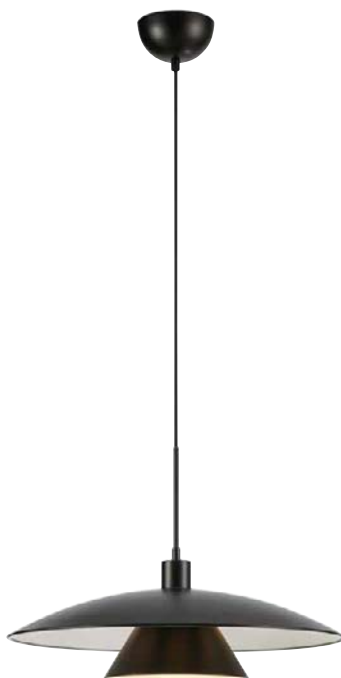

108431

Millinge

White 108430
Black 108431

34 50	2 pcs	Class I	IP 20
	E27 1 x 40W		230V
50 → (cm) Ceiling hook			150cm

Bulb not included