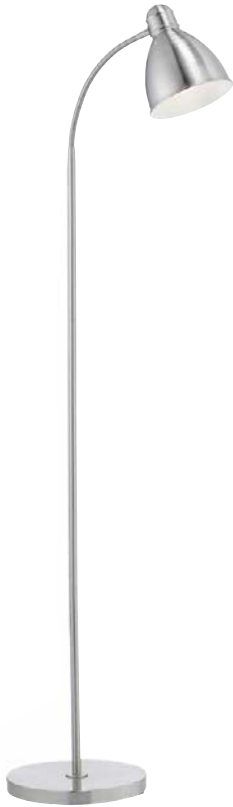

Nitta

104842