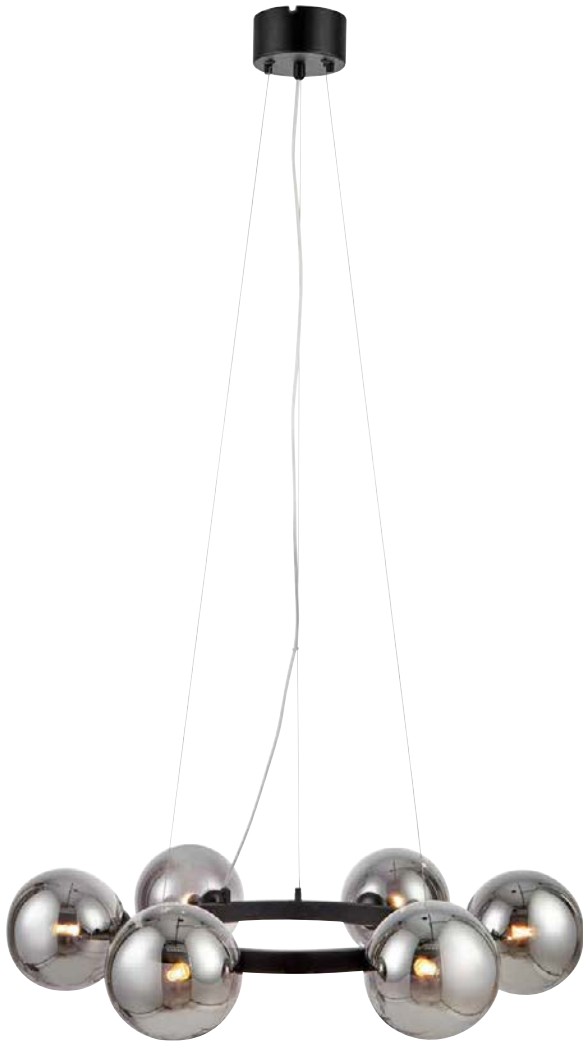

Circle

Black / Smoke **108051**
Gold / Smoke **108050**

15	2 pcs	Class I	IP 20
$\emptyset$ 71	G9	6 x 20W	230V
71 (cm)	Hook	150 cm	

Light source not included

AR VIEW

108051