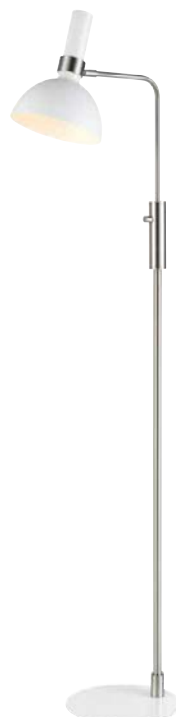

107501

Larry

Black / Brushed Brass 106972
Black / Chrome 106857
Steel / White 107501

146 25 33 (cm)	2 pcs	Class II	IP 20
	E27 1 x 60W	230V	
Wall plug		200 cm	

Dimmer and switch on base, requires dimmable bulb.

Light source not included

With the Larry series, designer Monika Mulder wanted to give people the possibility to re-create the feeling of a luxury hotel at home.