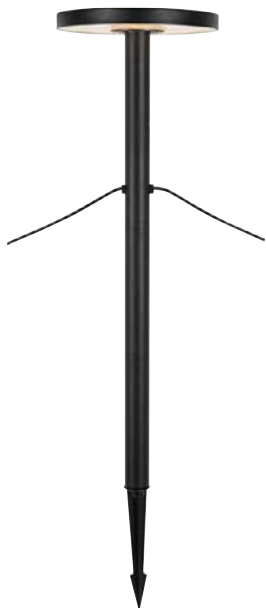

108173

Garden 24 Plant Light

Black		108173		
96 25	4 pcs	Class III	IP44	
		DIOD/LED 1 x 5W	24V	
25 (cm)		OO CONNECTOR		
3000K				
DIOD/LED