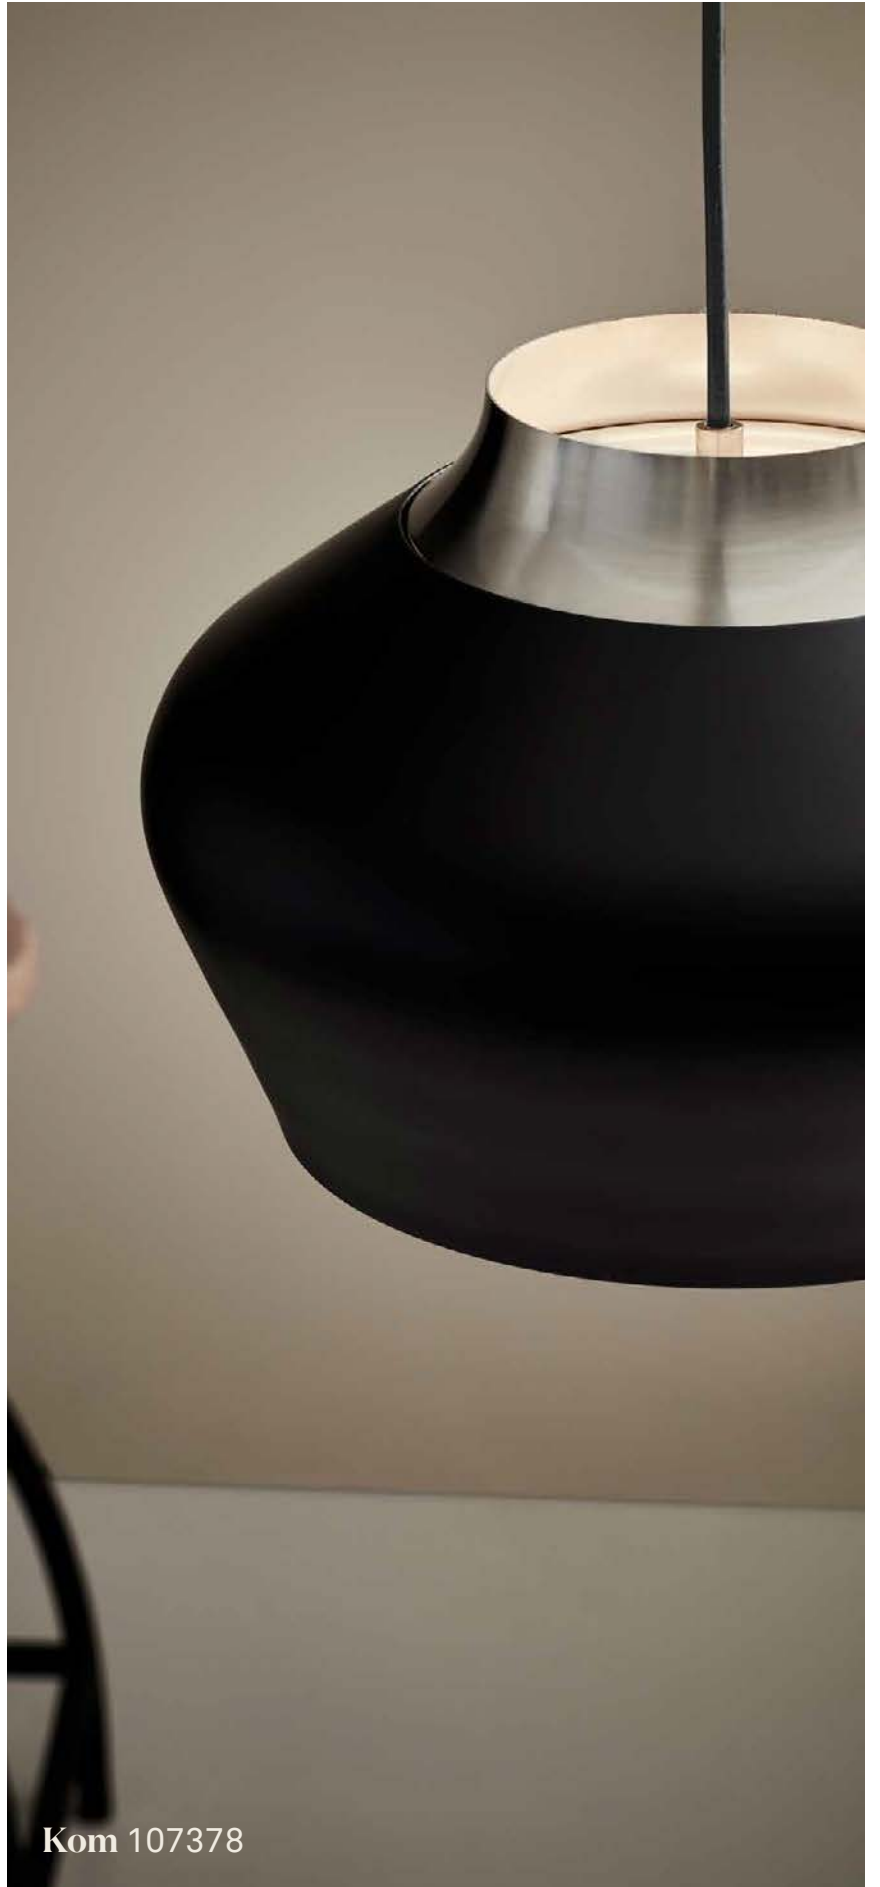

Design by
Monika Mulder

Monika Mulder

Kom

Steel base / White metal **107379**

Steel base / Black metal **107378**

21	2 pcs	Class I	IP20
31	E27	1 x 60W	230V
31 → (cm)	Ceiling plug & hook		200 cm

Cable in same colour as shade

Light source not included

Kom pendant is designed by Monika Mulder and available in different colours and sizes. It's a stylish pendant with a matte metal shade that adds an exclusive touch.

Markslöjd Home 2024

126

Ceiling Lamps

107379

Kom 107378