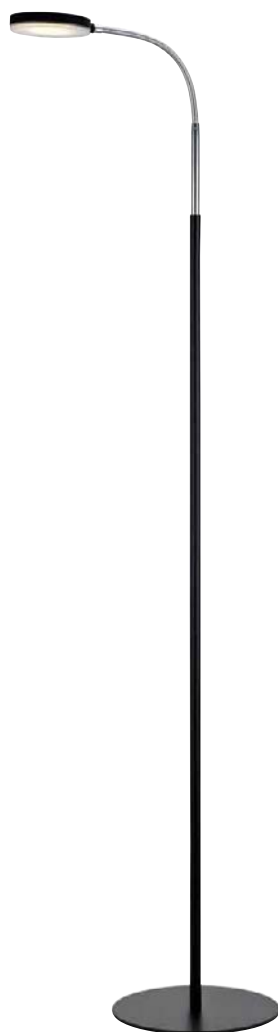

106468

Flex

White metal base / Chrome details **106468**

40 10	12 pcs	Class II	IP20	
	DIOD/LED	1 x 5W		
15 (cm)	Wall plug & Bracket		200 cm	

Built-in switch on plate / White cable

300 lm / 3000K warm white

Adjustable lamp head with a long flexible arm. Available as series.

106465

Flex

Black / Black **106465**

132 22	4 pcs	Class II	IP 20	
	FIXED LED	1 x 5W		
22 (cm)	Wall plug		200 cm	

Switch on cable

DIOD/LED

Adjustable lamp head. Also available as series.