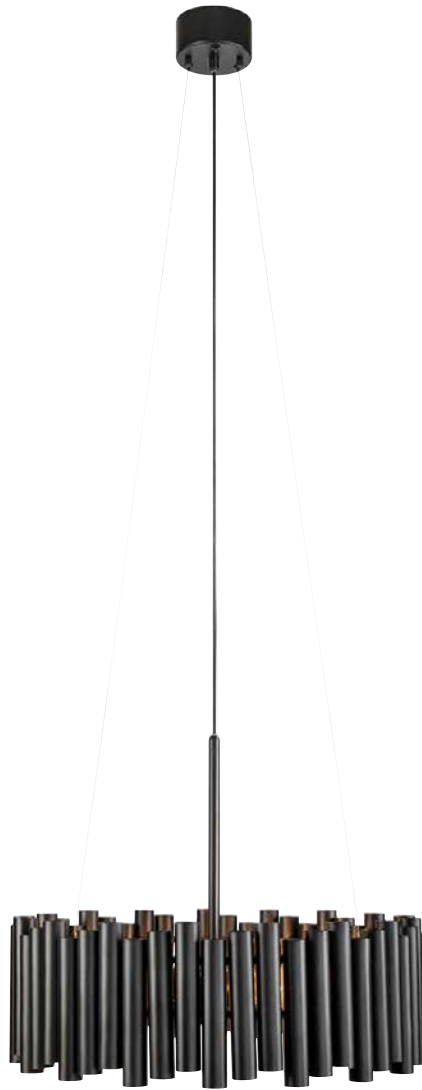

Level

Black				107925
Gold				108047
43	2 pcs	Class I	IP 20	
52,5	E27	3 x 60W	230V	
52,5 → (cm)	Ceiling hook		150 cm	
Bulb not included				

AR VIEW

Markslöjd Home 2024

130

Ceiling Lamps

107925