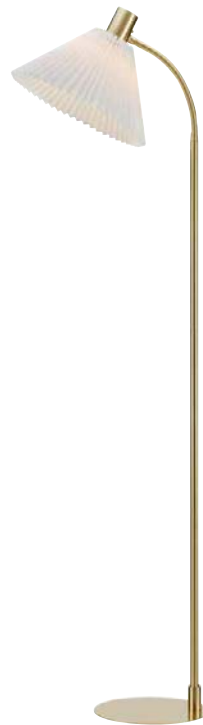

108569

Mira

Brushed Brass / White **108569**
Black / Offwhite **108568**

145 32	4 pcs	Class II	IP 20		
				E27 1 x 40W	230V
44,5 → (cm)		Wall plug	200 cm		

Switch on cable

Light source not included