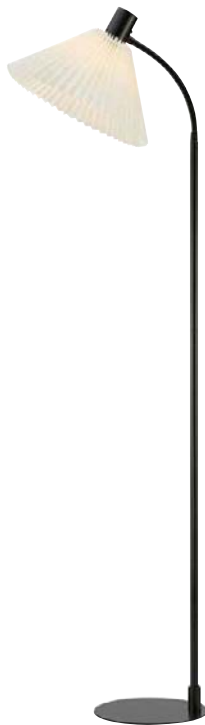

Imperia

Brass / Offwhite shade **106322**

149 30	2 pcs	Class II	IP 20		
				E27 1 x 60W	230V
30 → (cm)		Wall plug	200 cm		

Switch on cord

Light source not included

Floor lamp with classy design and pleated offwhite shade.

Minna

Brass / White **106867**

145.5 22	2 pcs	Class II	IP 20		
				E14 1 x 40W	230V
22 → (cm)		Wall plug	200 cm		

Built-in

Light source not included

108568

Mira

Brushed Brass / White **108569**
Black / Offwhite **108568**

145 32	4 pcs	Class II	IP 20		
				E27 1 x 40W	230V
44,5 → (cm)		Wall plug	200 cm		

Switch on cable

Light source not included