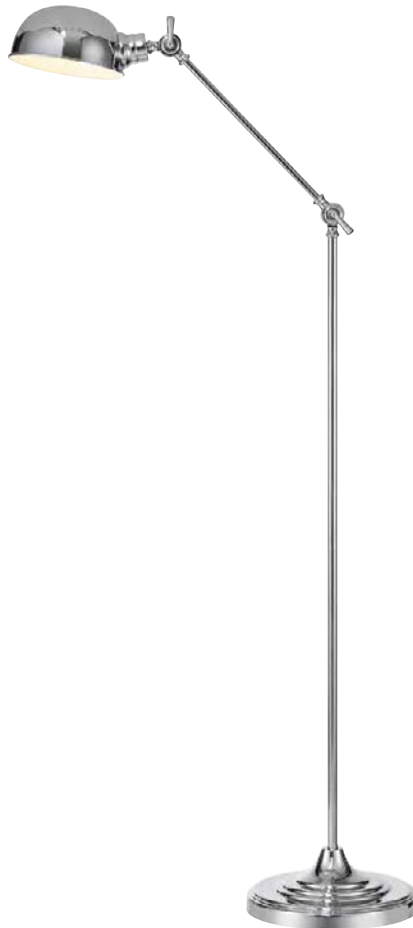

Portland

Portland

Chrome **108583**
Black **108584**

58,5 ∅ 67	2 pcs	Class II	IP 20
	E27	1 x 40 W	230V
Wall plug / Switch on cable 200 cm			

Bulb not included

Markslöjd Home 2024

88

Portland

Chrome **108585**
Black **108586**

143 ∅ 74,5	2 pcs	Class II	IP 20
	E27	1 x 40 W	230V
Wall plug / Switch on cable 200 cm			

Bulb not included

108585

Series