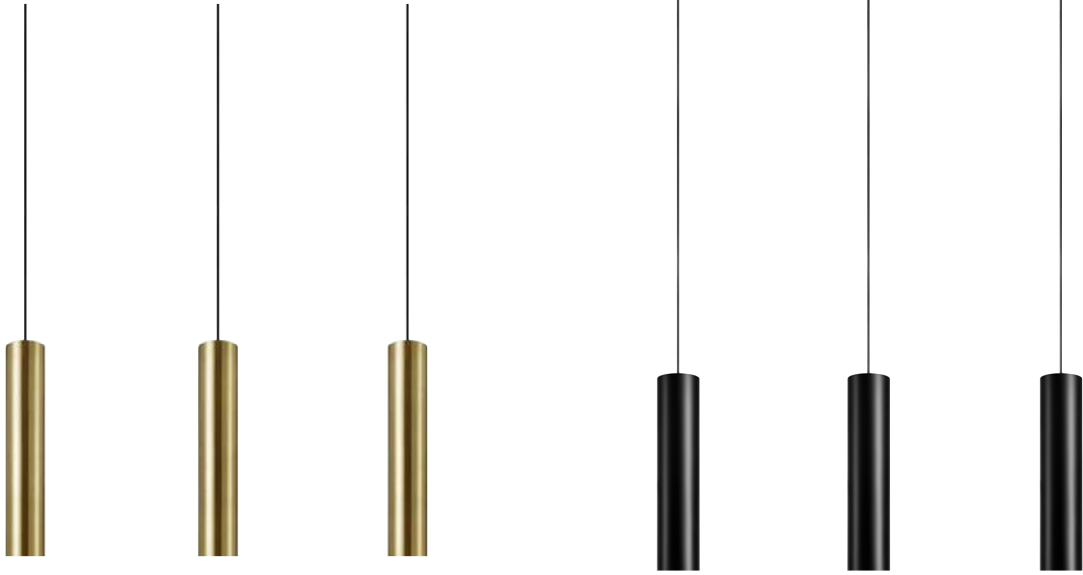

7  $\rightarrow$  (cm) Bracket  150 cm

---

Transparent cable

---

Light sources not included

Stylish and clean pendant in black metal. Four spots in a row on a straight rail.

107883

107882