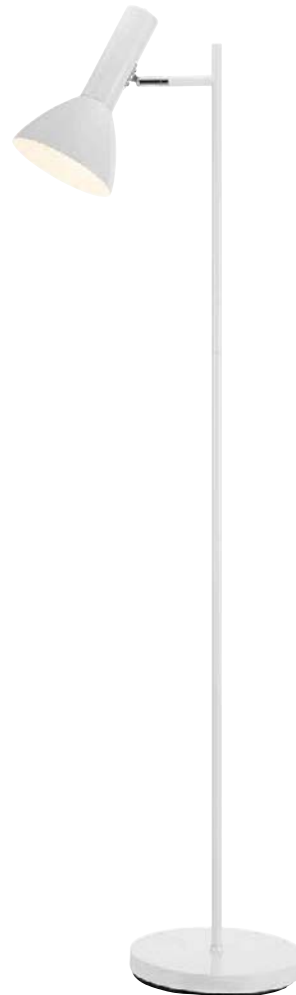

108687

Markslöjd Home 2024

82

Series

Metro

White **108689**

27 26	2 pcs	Class II	IP 20
	E27	1 x 40 W	230V
Wall plug		200 cm	

Bulb not included / Switch on cable

Metro

White **108687**

150 37	2 pcs	Class II	IP 20
	E27	1 x 40 W	230V
Wall plug		200 cm	

Bulb not included / Switch on cable