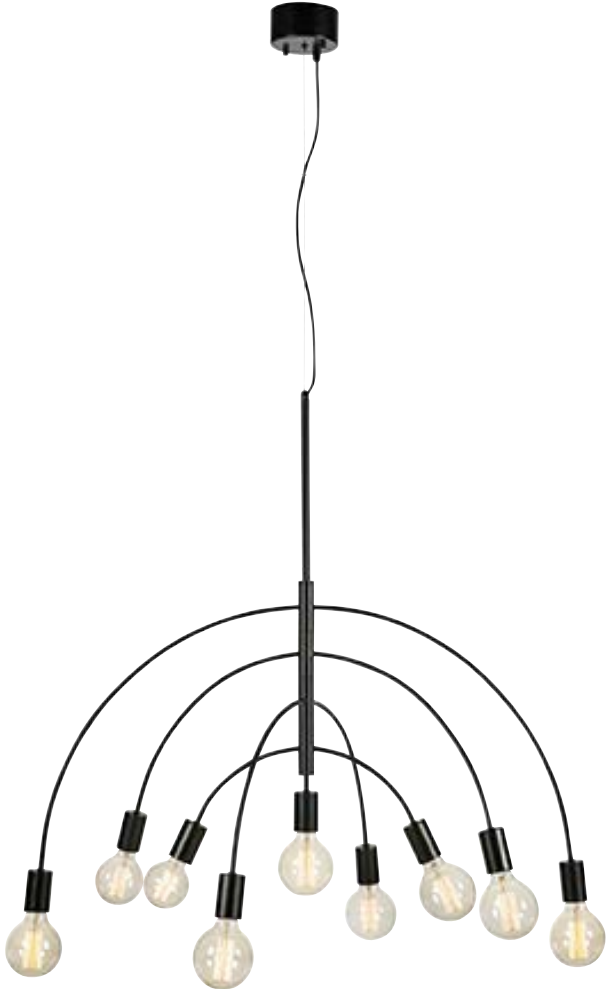

Design by
Joakim Thedin

Lavello

Black **108288**
Gold **108289**

88 95	2 pcs	Class I	IP 20			
				E27	9 x 40W	230V
95 → (cm)	Hook		150 cm			

Bulb not included

Markslöjd Home 2024

128

Ceiling Lamps

108288