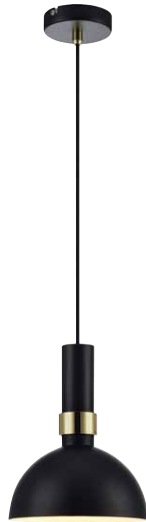

Larry

Design by
Monika Mulder

Monika Mulder

106974

Larry

Brushed brass / Black metal 106974

24 19 19 (cm)	8 pcs	Class I	IP20
	E27 1 x 60W	230V	
Bracket		150 cm	

Black textile cable

Light source not included

Larry is also available as series.