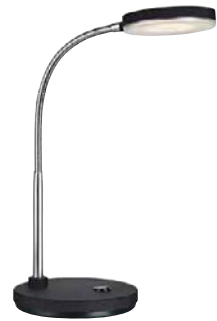

Built-in switch on base

300 Lm / 3000K warm white

Adjustable lamp head on a base of metal.  
 Also available for wall and with a clip for table or shelf.

106466

106467

106470

106471