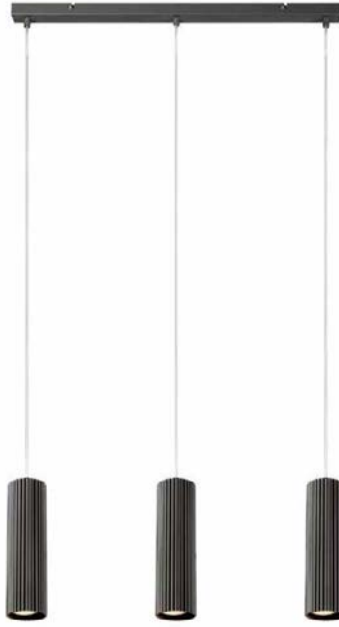

108473

Costilla

White **108466**
Dark grey **108473**

176 68	2 pcs	Class I	IP 20
	GU10 3 x 7W	230V	
7 (cm)	Bracket		150 cm

Bulb not included