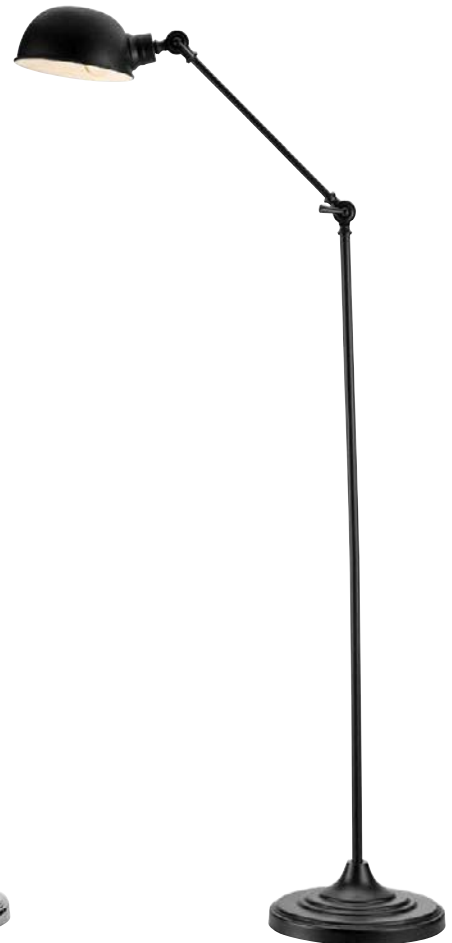

Portland

Portland

Chrome **108583**
Black **108584**

58,5 ∅ 67	2 pcs	Class II	IP 20
	E27	1 x 40 W	230V
Wall plug / Switch on cable 200 cm			

Bulb not included

Markslöjd Home 2024

88

Portland

Chrome **108585**
Black **108586**

143 ∅ 74,5	2 pcs	Class II	IP 20
	E27	1 x 40 W	230V
Wall plug / Switch on cable 200 cm			

Bulb not included

108586

Series