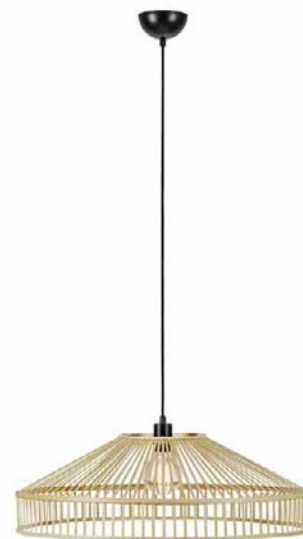

108783

Tazza

Tazza

Black / Gold **108773**
Black / Black **108772**

55 50	1 pcs	Class I	IP 20
	E27	1 x 40 W	230V
Hook		150 cm	

Bulb not included