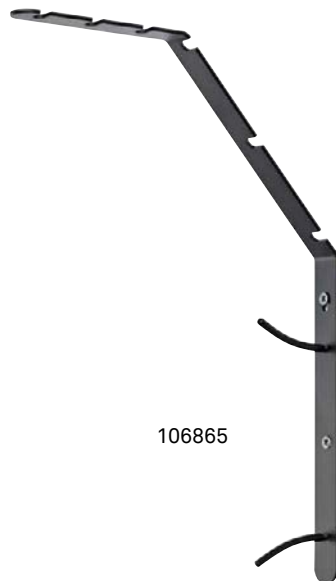

Wall hanger

Black metal 106865

28 Ø 2	24 pcs		
19 → (cm)			

Combine with any small pendant or ceiling lamp and hang it on the wall.

106865